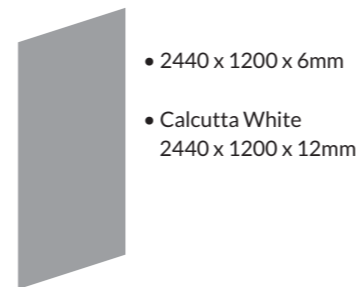

- 2440 x 1200 x 6mm
- Calcutta White
2440 x 1200 x 12mm

corner bead included with each panel

Printed and colour matched to the eight minerva® solid surface décors, A3 sized swatches are available for you to request and evaluate in your own home. For larger installations, jointing kits are available with colour matched adhesive. * Each of these wall panels are unique, reflecting the natural appeal of marble and stone.