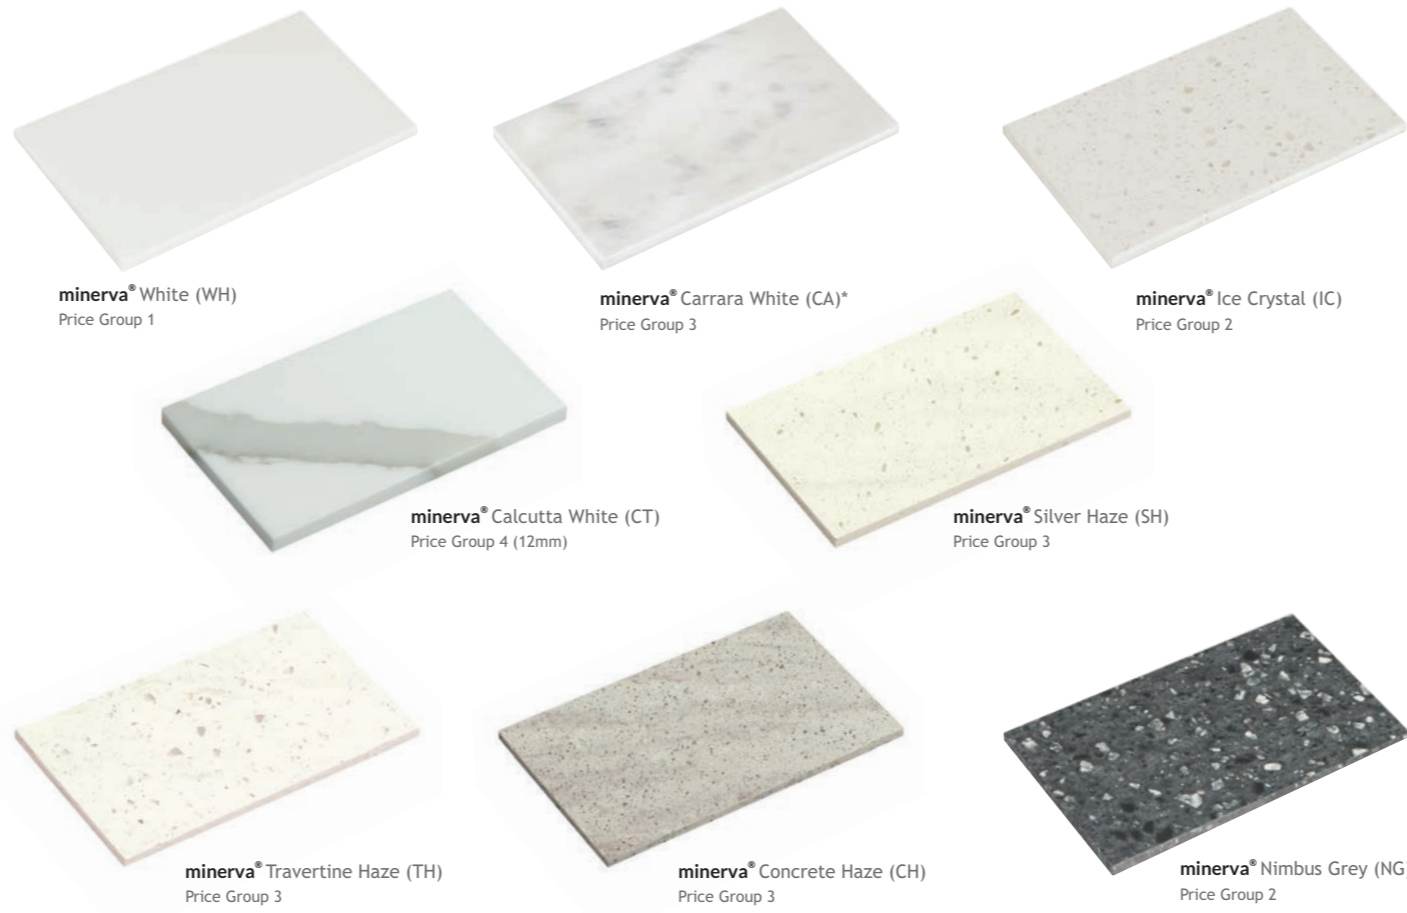

minerva® wall panels

minerva® shower and bathroom panels can be installed directly over the top of existing tiling, saving both time and money.

minerva's® panelling system offers a simplistic alternative to conventional tiling.

minerva® all the colours you want

Eight stunning solid surface décors which collectively represent a wonderfully varied palette of possibilities for your bathroom, wet room, or en-suite shower room.

wall panel size

- 2440 x 1200 x 6mm
- Calcutta White
2440 x 1200 x 12mm

corner bead included with each panel

Printed and colour matched to the eight minerva® solid surface décors, A3 sized swatches are available for you to request and evaluate in your own home. For larger installations, jointing kits are available with colour matched adhesive. * Each of these wall panels are unique, reflecting the natural appeal of marble and stone.